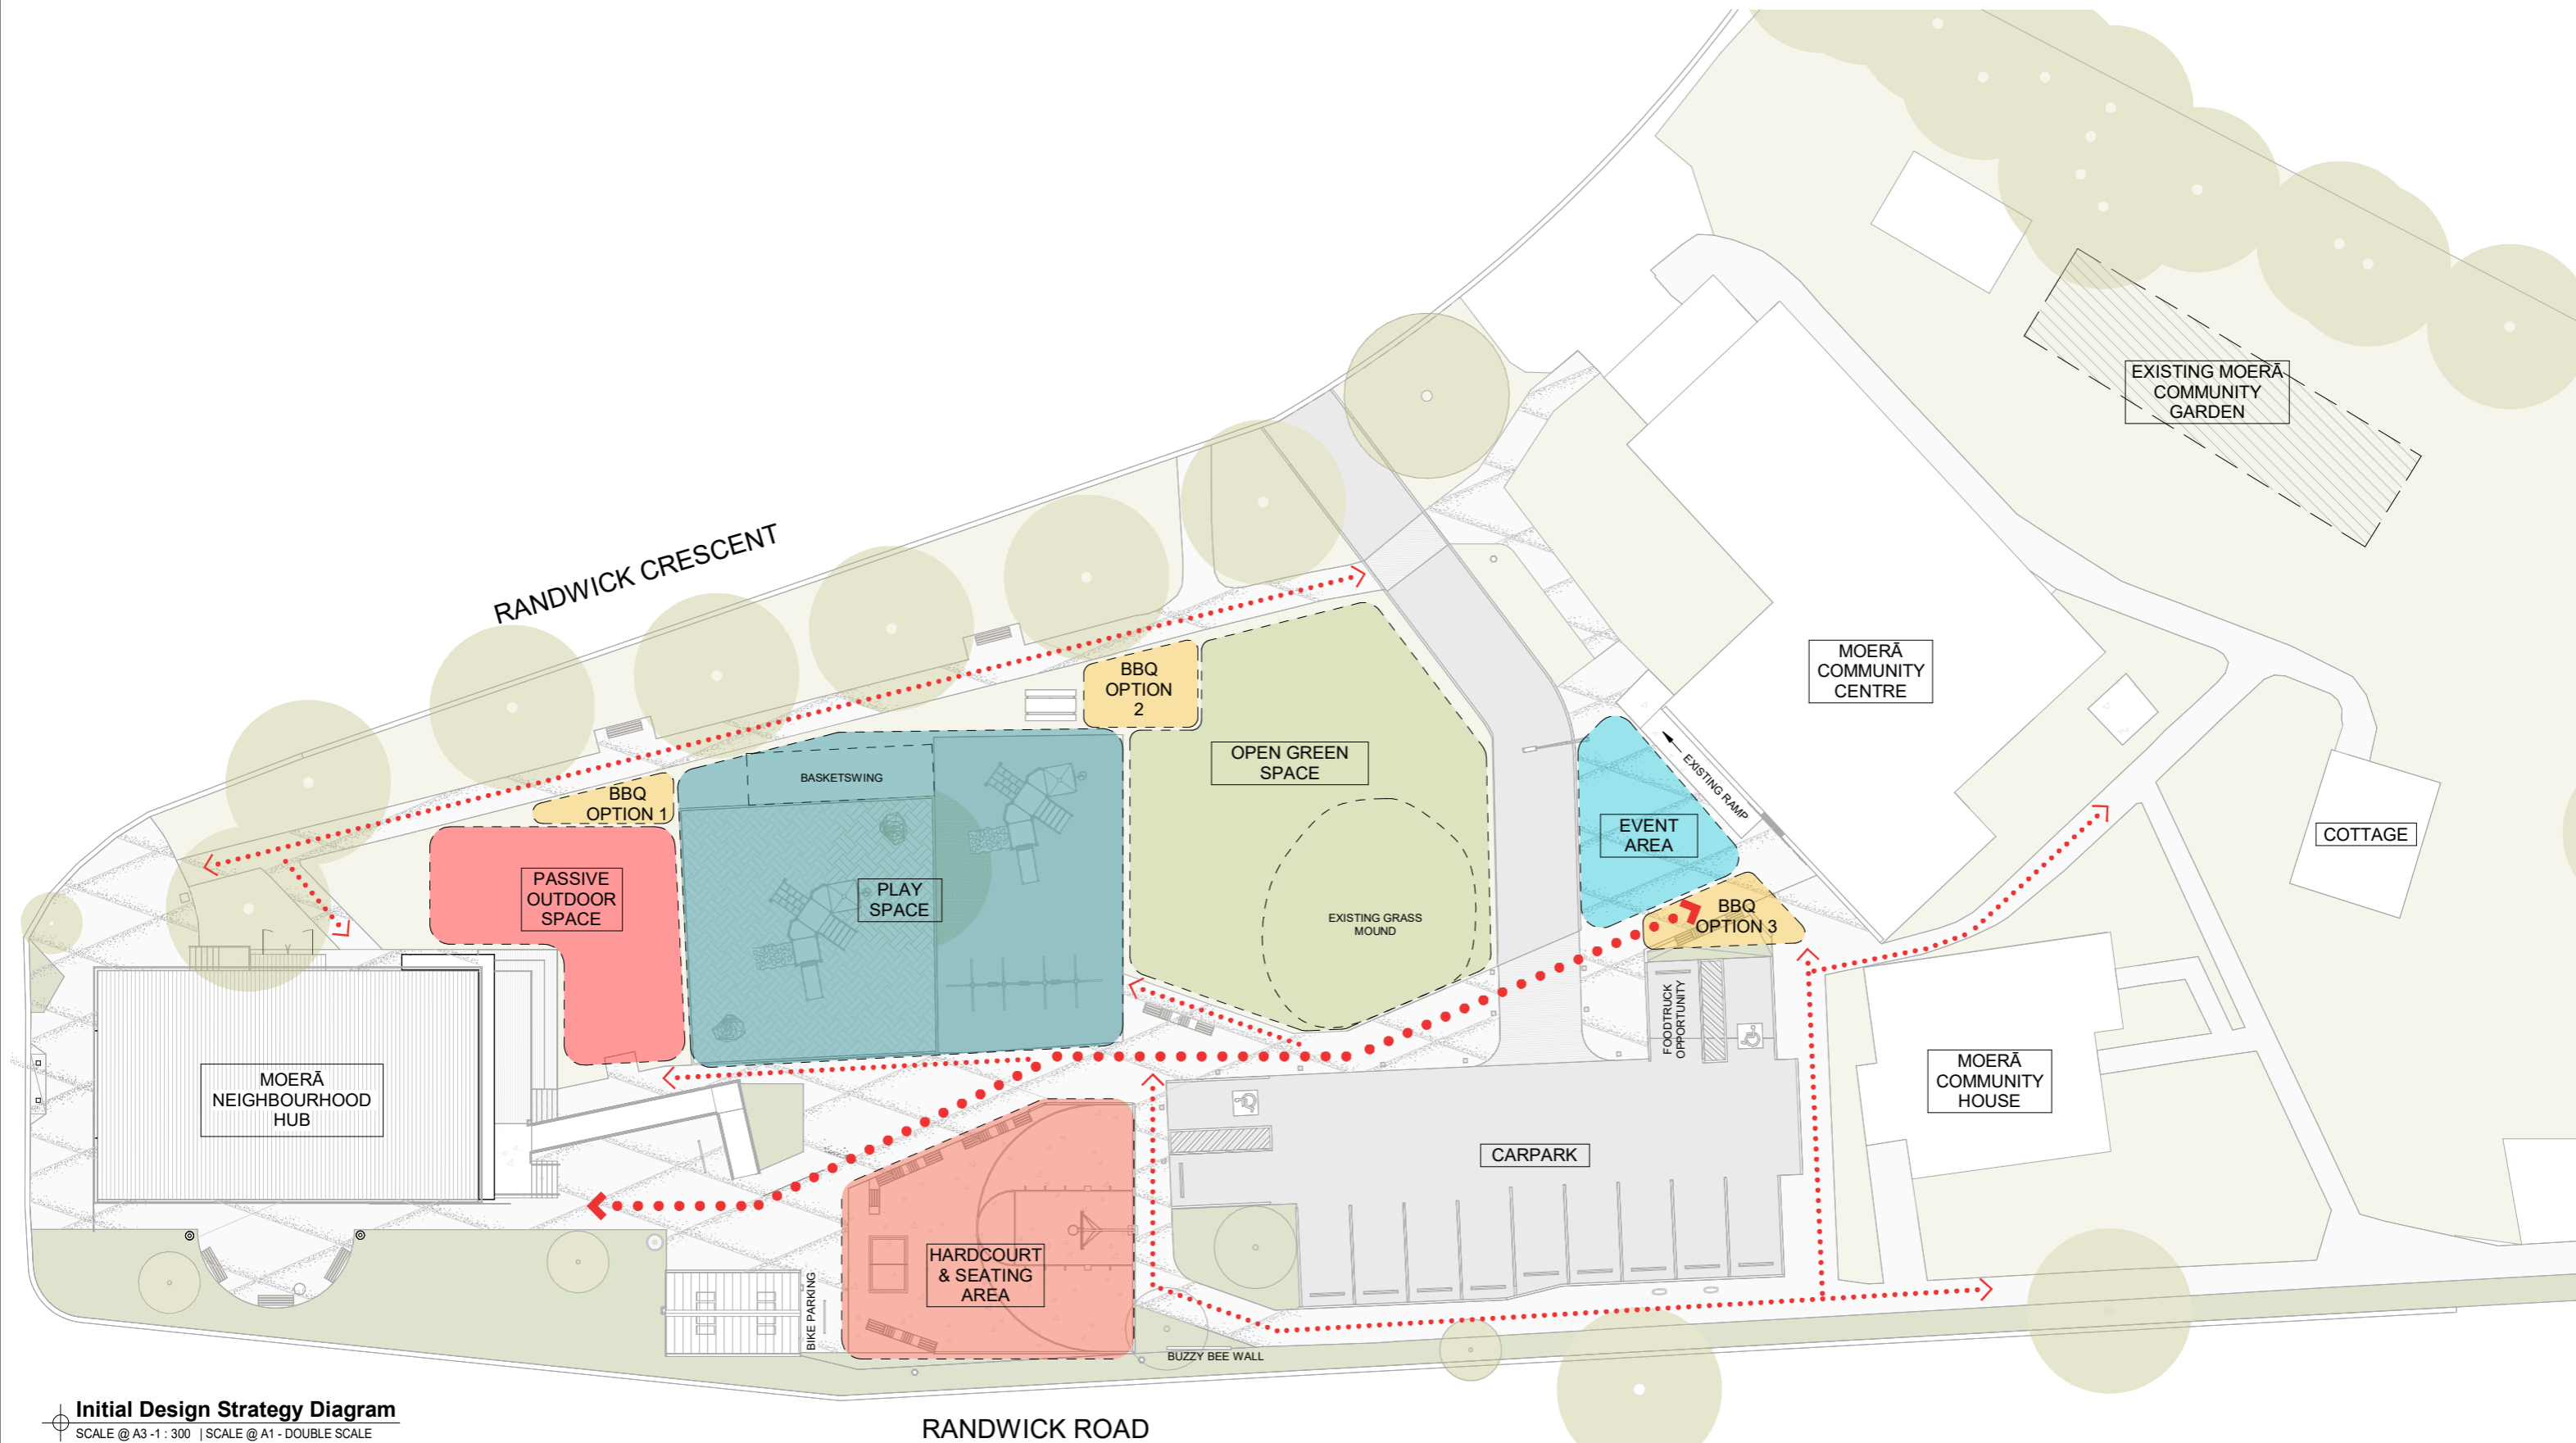

INITIAL DESIGN STRATEGY

L003

Initial Design Strategy Diagram
SCALE @ A3-1 : 300 | SCALE @ A1 - DOUBLE SCALE